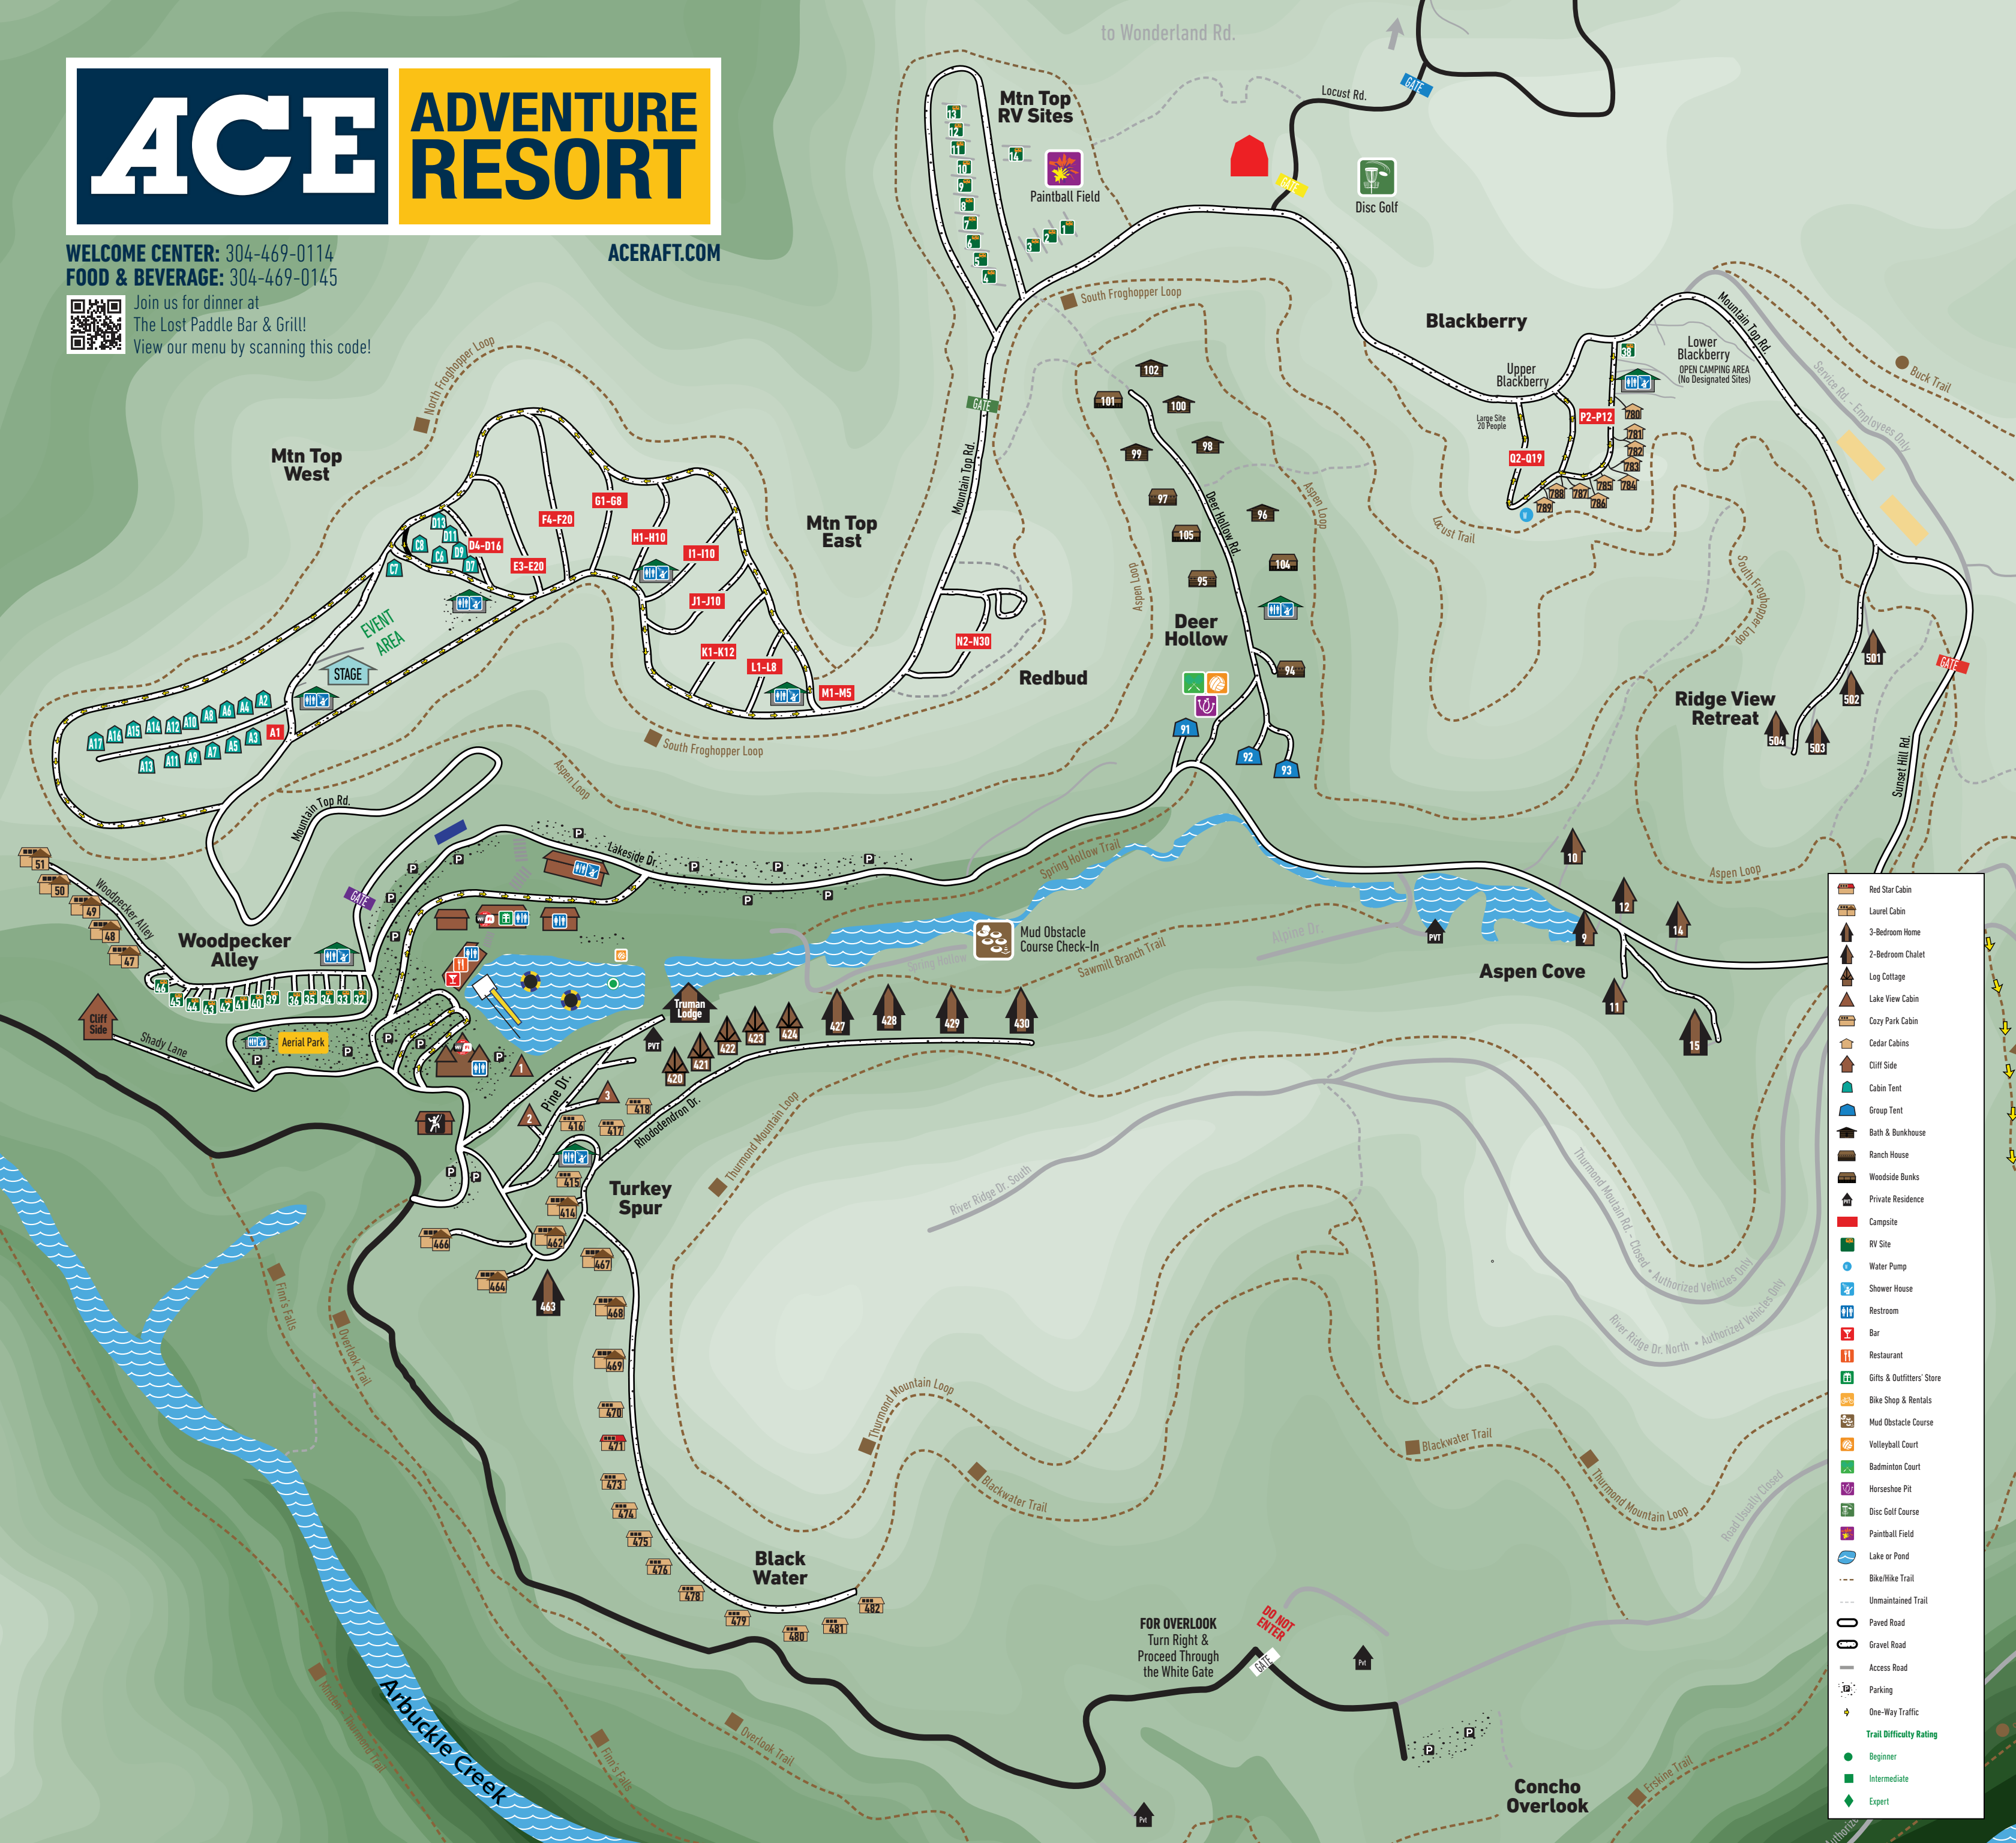

ACE ADVENTURE RESORT

WELCOME CENTER: 304-469-0114
 FOOD & BEVERAGE: 304-469-0145

ACERAFT.COM

Join us for dinner at
 The Lost Paddle Bar & Grill!
 View our menu by scanning this code!

- Red Star Cabin
- Laurel Cabin
- 3-Bedroom Home
- 2-Bedroom Chalet
- Log Cottage
- Lake View Cabin
- Cozy Park Cabin
- Cedar Cabins
- Cliff Side
- Cabin Tent
- Group Tent
- Bath & Bunkhouse
- Ranch House
- Woodside Bunks
- Private Residence
- Campsite
- RV Site
- Water Pump
- Shower House
- Restroom
- Bar
- Restaurant
- Gifts & Outfitters' Store
- Bike Shop & Rentals
- Mud Obstacle Course
- Volleyball Court
- Badminton Court
- Horseshoe Pit
- Disc Golf Course
- Paintball Field
- Lake or Pond
- Bike/Hike Trail
- Unmaintained Trail
- Paved Road
- Gravel Road
- Access Road
- Parking
- One-Way Traffic
- Trail Difficulty Rating**
- Beginner
- Intermediate
- Expert